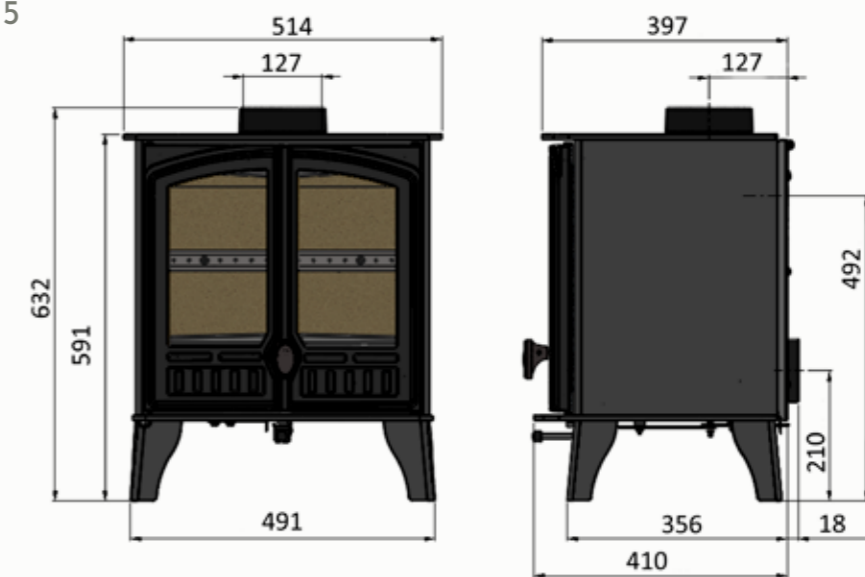

Defra Approved

CLEANBURN Technology

Features

	Herald 4 Eco	Herald 5 Eco	Herald 5 Eco Slimline	Herald 8 Eco	Herald 14 Eco	Herald 14B Eco
Single Door Option	Yes	Yes	Yes	Yes	No	No
Double Door Option	No	Yes	Yes	Yes	Yes	Yes
Grate & Ashpan	Yes	Yes	Yes	Yes	Yes	Yes
Nominal Heat Output to Room	4.9kW	5kW	4.9kW	7kW	8.1kW	5.8kW
Heat Output Range	3.8-5.5kW	4.2-7kW	4-6.5kW	5-10kW	8-15kW	Up to 10kW
Energy Efficiency Rating	A	A	A	A	A	A
Efficiency on Wood	75%	78%	76%	75%	75%	77%
CO Emissions, at 13% O ₂	0.08%	0.08%	0.08%	0.09%	0.072%	0.045%
Flue Outlet	5" Top or Rear	5" Top or Rear	5" Top or Rear	5" Top or Rear	5" Top or Rear	6" Top or Rear
Weight	77kg	96kg	92kg	123kg	170kg	190kg
Fuel	Wood	Wood	Wood	Wood	Wood	Wood
Eco Design 2022 Approved	Yes	Yes	Yes	Yes	Yes	Yes
DEFRA Smoke control exempt	Yes	Yes	Yes	Yes	Yes	Yes
Cleanburn Technology	Yes	Yes	Yes	Yes	Yes	Yes
Airwash for Glass	Yes	Yes	Yes	Yes	Yes	Yes
Direct Air Kit Option	Yes	Yes	Yes	Yes	Yes	Yes
Clearance Distances to Combustible Materials (mm)	Rear 300 Side 500	Rear 300 Side 500	Rear 200 Side 450	Rear 175 Side 450	Rear 150 Side 550	Rear 135 Side 350

For full information on installation criteria, please refer to the instruction manual. This can be found on hunterstoves.co.uk or by contacting your dealer.

Stove Dimensions

HERALD 4
ECO

SINGLE DOOR

HERALD 5
ECO

SINGLE DOOR

HERALD 5
ECO

DOUBLE DOOR

All measurements in mm

HERALD 5
ECO
SLIMLINE

SINGLE DOOR

HERALD 8
ECO

DOUBLE DOOR