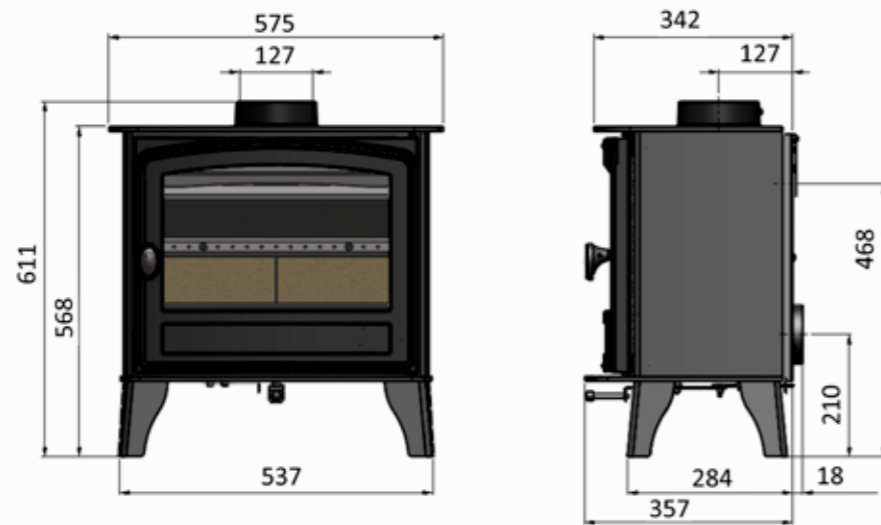

SINGLE DOOR

HERALD 5
ECO

DOUBLE DOOR

All measurements in mm

HERALD 5
ECO
SLIMLINE

SINGLE DOOR

HERALD 8
ECO

DOUBLE DOOR