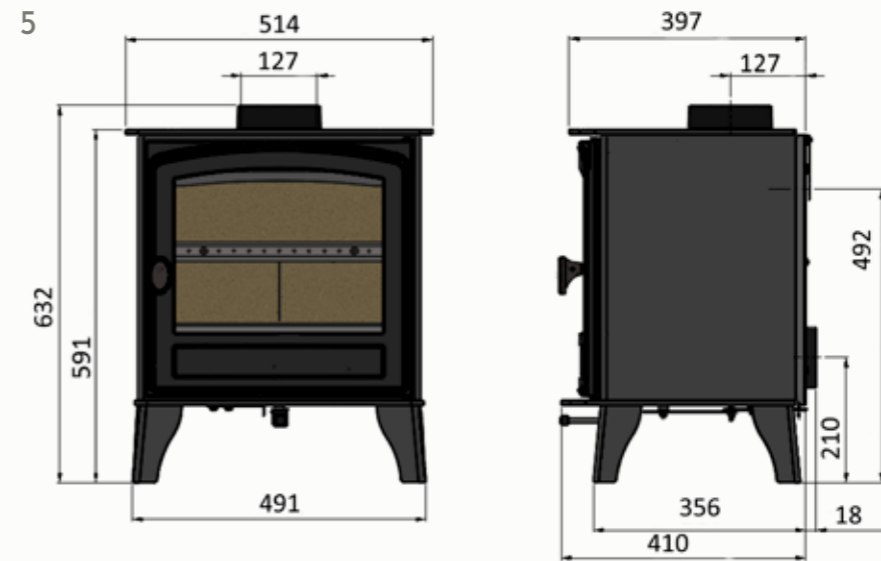

Defra Approved

CLEANBURN Technology

Features

	Herald 4 Eco	Herald 5 Eco	Herald 5 Eco Slimline	Herald 8 Eco	Herald 14 Eco	Herald 14B Eco
Single Door Option	Yes	Yes	Yes	Yes	No	No
Double Door Option	No	Yes	Yes	Yes	Yes	Yes
Grate & Ashpan	Yes	Yes	Yes	Yes	Yes	Yes
Nominal Heat Output to Room	4.9kW	5kW	4.9kW	7kW	8.1kW	5.8kW
Heat Output Range	3.8-5.5kW	4.2-7kW	4-6.5kW	5-10kW	8-15kW	Up to 10kW
Energy Efficiency Rating	A	A	A	A	A	A
Efficiency on Wood	75%	78%	76%	75%	75%	77%
CO Emissions, at 13% O ₂	0.08%	0.08%	0.08%	0.09%	0.072%	0.045%
Flue Outlet	5" Top or Rear	5" Top or Rear	5" Top or Rear	5" Top or Rear	5" Top or Rear	6" Top or Rear
Weight	77kg	96kg	92kg	123kg	170kg	190kg
Fuel	Wood	Wood	Wood	Wood	Wood	Wood
Eco Design 2022 Approved	Yes	Yes	Yes	Yes	Yes	Yes
DEFRA Smoke control exempt	Yes	Yes	Yes	Yes	Yes	Yes
Cleanburn Technology	Yes	Yes	Yes	Yes	Yes	Yes
Airwash for Glass	Yes	Yes	Yes	Yes	Yes	Yes
Direct Air Kit Option	Yes	Yes	Yes	Yes	Yes	Yes
Clearance Distances to Combustible Materials (mm)	Rear 300 Side 500	Rear 300 Side 500	Rear 200 Side 450	Rear 175 Side 450	Rear 150 Side 550	Rear 135 Side 350

For full information on installation criteria, please refer to the instruction manual. This can be found on hunterstoves.co.uk or by contacting your dealer.

Stove Dimensions

HERALD 4
ECO

SINGLE DOOR

HERALD 5
ECO

SINGLE DOOR

HERALD 5
ECO

DOUBLE DOOR

All measurements in mm

HERALD 5
ECO
SLIMLINE

SINGLE DOOR

HERALD 8
ECO

DOUBLE DOOR