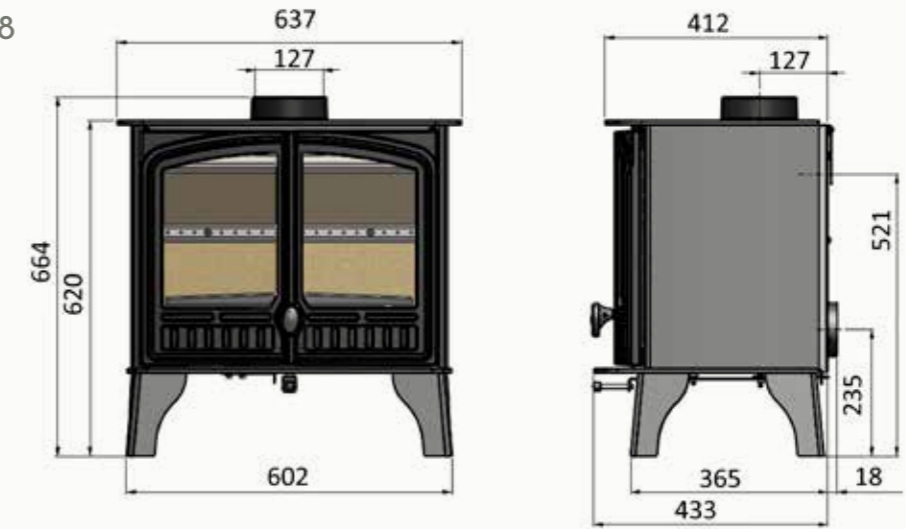

SINGLE DOOR

HERALD 5
ECO

DOUBLE DOOR

All measurements in mm

HERALD 5
ECO
SLIMLINE

SINGLE DOOR

HERALD 8
ECO

DOUBLE DOOR