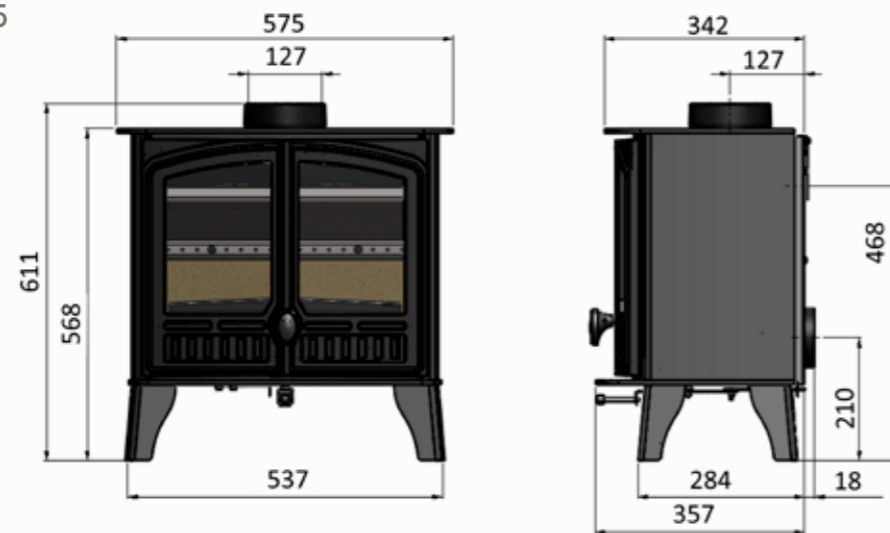

HERALD 5
ECO
SLIMLINE

DOUBLE DOOR