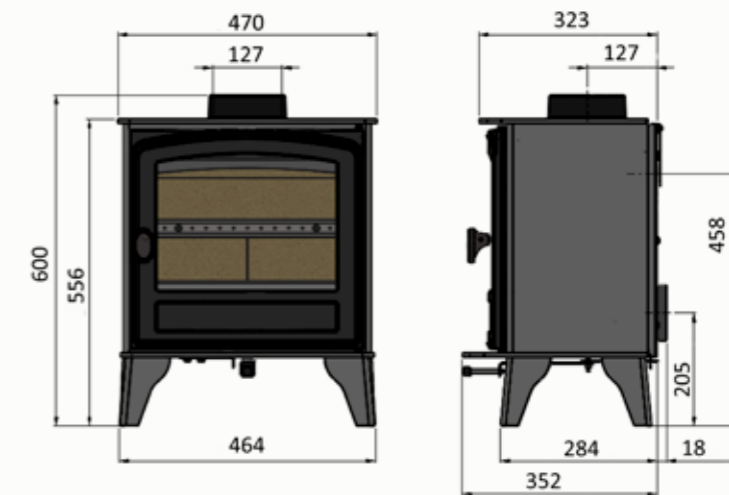

Defra Approved

CLEANBURN Technology

Features

	Herald 4 Eco	Herald 5 Eco	Herald 5 Eco Slimline	Herald 8 Eco	Herald 14 Eco	Herald 14B Eco
Single Door Option	Yes	Yes	Yes	Yes	No	No
Double Door Option	No	Yes	Yes	Yes	Yes	Yes
Grate & Ashpan	Yes	Yes	Yes	Yes	Yes	Yes
Nominal Heat Output to Room	4.9kW	5kW	4.9kW	7kW	8.1kW	5.8kW
Heat Output Range	3.8-5.5kW	4.2-7kW	4-6.5kW	5-10kW	8-15kW	Up to 10kW
Energy Efficiency Rating	A	A	A	A	A	A
Efficiency on Wood	75%	78%	76%	75%	75%	77%
CO Emissions, at 13% O ₂	0.08%	0.08%	0.08%	0.09%	0.072%	0.045%
Flue Outlet	5" Top or Rear	5" Top or Rear	5" Top or Rear	5" Top or Rear	5" Top or Rear	6" Top or Rear
Weight	77kg	96kg	92kg	123kg	170kg	190kg
Fuel	Wood	Wood	Wood	Wood	Wood	Wood
Eco Design 2022 Approved	Yes	Yes	Yes	Yes	Yes	Yes
DEFRA Smoke control exempt	Yes	Yes	Yes	Yes	Yes	Yes
Cleanburn Technology	Yes	Yes	Yes	Yes	Yes	Yes
Airwash for Glass	Yes	Yes	Yes	Yes	Yes	Yes
Direct Air Kit Option	Yes	Yes	Yes	Yes	Yes	Yes
Clearance Distances to Combustible Materials (mm)	Rear 300 Side 500	Rear 300 Side 500	Rear 200 Side 450	Rear 175 Side 450	Rear 150 Side 550	Rear 135 Side 350

For full information on installation criteria, please refer to the instruction manual. This can be found on hunterstoves.co.uk or by contacting your dealer.

Stove Dimensions

HERALD 4
ECO

SINGLE DOOR

HERALD 5
ECO